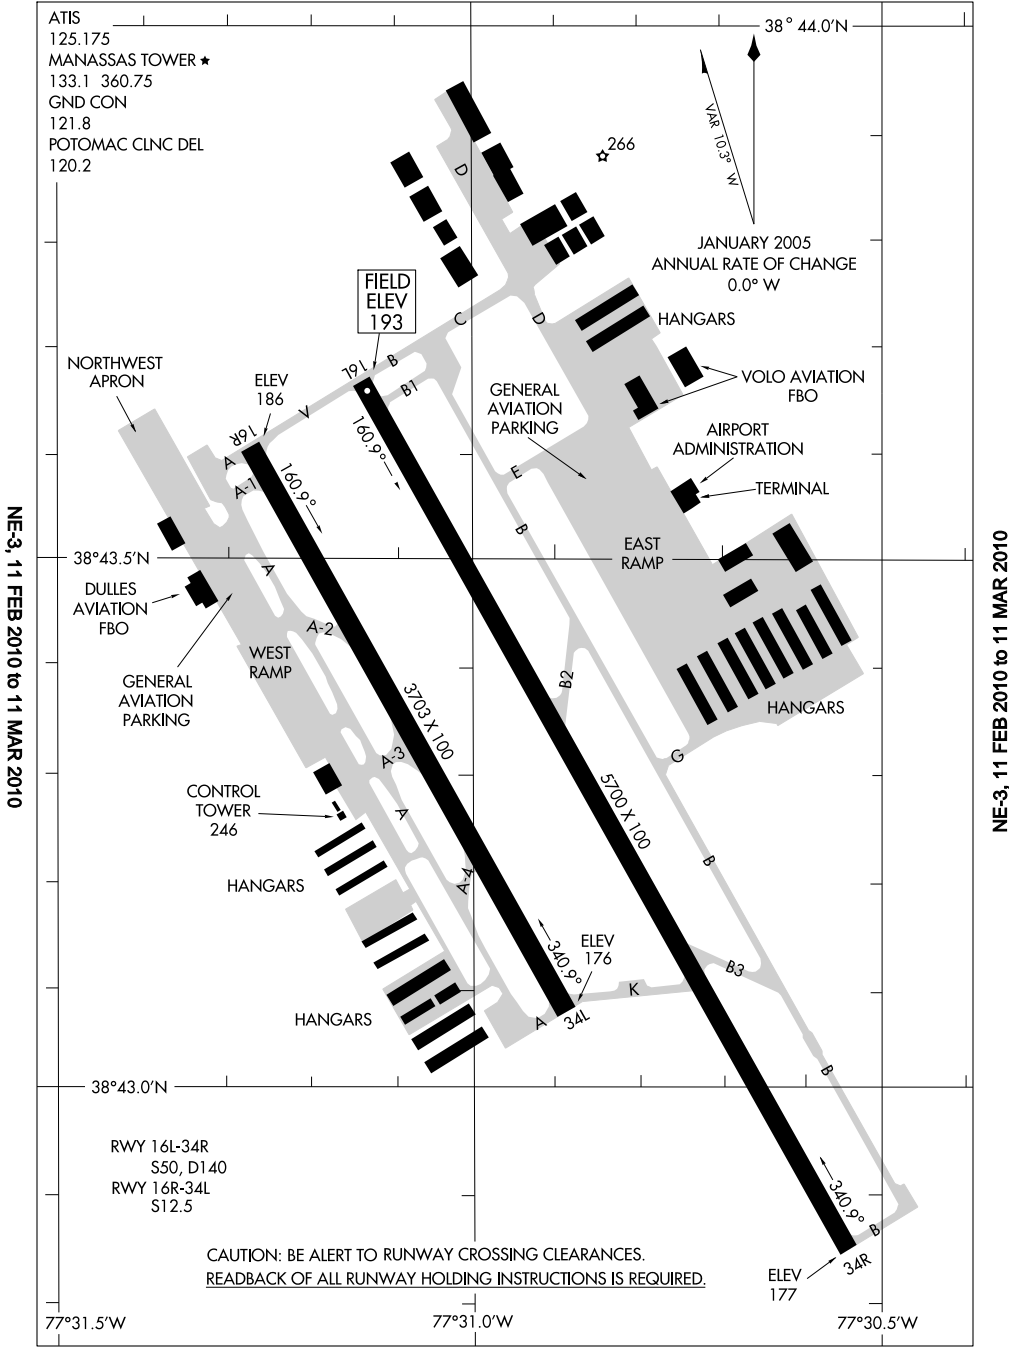

09015

AIRPORT DIAGRAM

MANASSAS RNLG/HARRY P. DAVIS FIELD (HEF)
AL-5326 (FAA)

MANASSAS, VIRGINIA

NE-3, 11 FEB 2010 to 11 MAR 2010

NE-3, 11 FEB 2010 to 11 MAR 2010

AIRPORT DIAGRAM

09015

MANASSAS RNLG/HARRY P. DAVIS FIELD (HEF)
MANASSAS, VIRGINIA